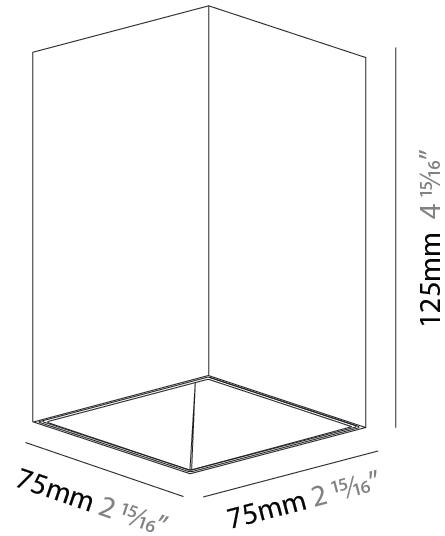

GENERAL

Series: Invader Standard
Subseries: Invader On Square
Partner: Prolicht
Division: Architectural
Installation: Surface
Product Type: Ceiling Surface
Mounting Location: Ceiling
Light Distribution: Downlight

PHYSICAL

Aperture Sizes - Downlights: 2"
Shape: Square
Length (mm): 75
Length (in): 2 ¹⁵/₁₆"
Width (mm): 75
Width (in): 2 ¹⁵/₁₆"
Height (mm): 125
Height (in): 5 ¹/₈"
Weight (kg): 0.449
Weight (lbs): 1.08
Fixture Finish: SSR / BKV / CWI / CRY / HAB / UFT / ITA / RUA / FTG / MYG / LOD / PUS / FRO / FUP / KIA / POP / BLS / SPG / MEY / GOH / CHC / COM / ABZ / JAG / OBR / MOS / ROR
Fixture Material: Aluminum Die Cast

ELECTRICAL

Lamp Type: LED (Zhaga Standard)
Input Wattage (W): 10
Total Output Wattage (W): 9.1
Dimming: Tri-Mode (Non-Dimming and Phase Dimming (120Vac only) and 0-10V Dimming)
Driver Included: No
Driver Location: Integrated
Driver Type: Constant Current - Universal
Driver Class: Class 2
Input Voltage (V): 120 - 277
Constant Current (MA): 500

LED

Number of LEDs: 1
Color Temperature (°K): 2700 / 3000 / 3500 / 4000
Max. Delivered Lumen (lm): Max. 939
CRI: >90 CRI
Lamp Life (hrs): 50000

OPTICAL

Reflector°: 18 / 34 / 60

RATINGS AND CERTIFICATIONS

Certified By: CSA Certified to UL and CSA Standards
IP rating: IP20