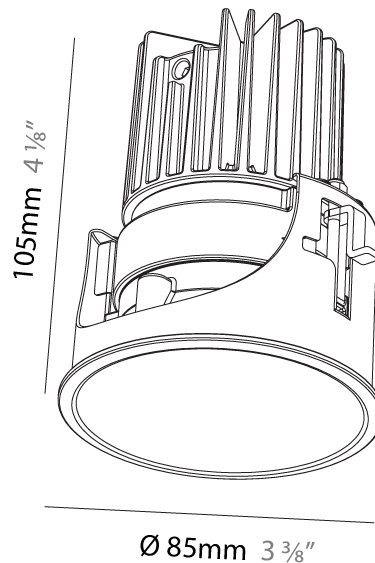

GENERAL

Series: Invader Standard
Subseries: Invader Standard
Partner: Prolicht
Division: Architectural
Installation: Recessed
Product Type: Downlight
Mounting Location: Ceiling
Light Distribution: Downlight

PHYSICAL

Aperture Sizes - Downlights: 3"
Shape: Round
Diameter (mm): 85
Diameter (in): 3 3/8
Height (mm): 105
Height (in): 4 1/8
Ceiling Thickness (mm): 5 - 30
Min. Recessing Depth (mm): 110
Min. Recessing Depth (in): 4 5/16
Weight (kg): 0.322
Weight (lbs): 0.71
Fixture Finish: SSR / BKV / CWI / CRY / HAB / UFT / ITA / RUA / FTG / MYG / LOD / PUS / FRO / FUP / KIA / POP / BLS / SPG / MEY / GOH / CHC / COM / ABZ / JAG / OBR / MOS / ROR
Fixture Material: Aluminum
Cut-out Measurements: Dia: 80mm 3 1/8"

ELECTRICAL

Lamp Type: LED (Zhaga Standard)
Input Wattage (W): 14.3
Total Output Wattage (W): 13
Dimming: Tri-Mode (Non-Dimming and Phase Dimming (120Vac only) and 0-10V Dimming)
Driver Included: No
Driver Location: Recessed Housing
Driver Type: Constant Current - Universal
Housing: See components
Input Voltage (V): 120 - 277
Constant Current (MA): 350

LED

Number of LEDs: 1
Color Temperature (°K): 2700 / 3000 / 3500 / 4000
Max. Delivered Lumen (lm): 870 / 910 / 951 / 970
Nominal Lumen (lm): 1304 / 1352 / 1421 / 1450
CRI: >90 CRI
Lamp Life (hrs): 50000

OPTICAL

Reflector°: 20 / 40 / 60

RATINGS AND CERTIFICATIONS

Certified By: Certified for North American Standards
IP rating: IP20