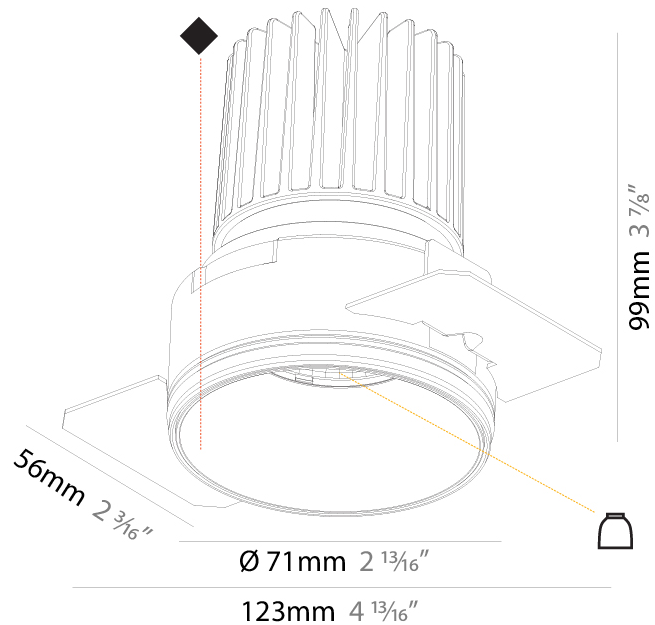

PHYSICAL

Aperture Sizes - Downlights: 2"
Shape: Round
Diameter (mm): 71
Diameter (in): 2 13/16
Height (mm): 99
Height (in): 3 7/8
Ceiling Thickness (mm): 10 / 12.5 / 15
Ceiling Thickness (in): 3/8 or 1/2 or 9/16
Min. Recessing Depth (mm): 115
Min. Recessing Depth (in): 4 1/2
Weight (kg): 0.359
Weight (lbs): 0.79
Installation Requirement: Ceiling Thickness: 10mm / 12mm / 15mm
Fixture Finish: SSR / BKV / CWI / CRY / HAB / UFT / ITA / RUA / FTG / MYG / LOD / PUS / FRO / FUP / KIA / POP / BLS / SPG / MEY / GOH / CHC / COM / ABZ / JAG / OBR / MOS / ROR
Fixture Material: Aluminum
Cut-out Measurements: 79mm / 3 1/8"
Upon Request: Unique Sizes Unique Ceiling Thickness

ELECTRICAL

Lamp Type: LED (Zhaga Standard)
Total Output Wattage (W): 14.7
Dimming: Dali Dimming
Driver Location: Recessed Housing
Driver Type: Constant Current - 120Vac
Housing: See Components
Input Voltage (V): 120
Constant Current (MA): 350

LED

Number of LEDs: 1
Color Temperature (°K): Warm Dim
Max. Delivered Lumen (lm): 770
CRI: >90 CRI
Lamp Life (hrs): 50000
Upon Request: RGB-W Tunable White Special Color Temperature

OPTICAL

Reflector: 20 / 40 / 60
Upon Request: Special Beam Angles

RATINGS AND CERTIFICATIONS

Certified By: Certified for North American Standards
IP rating: IP20