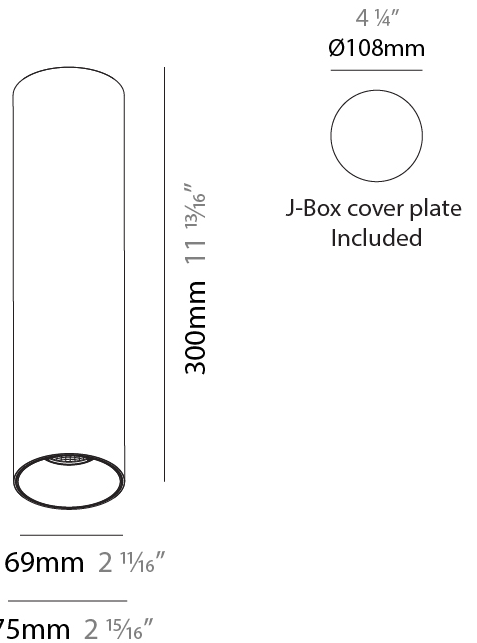

A3C142-

base number   Finishes (Diamond)   Finishes (Triangle)   Reflector Options

1. To build a product code in our configurator select the specify button on the base model # product page
2. To build a manual product code on this datasheet choose from the options listed below in blue font and add the suffix to the base model #

GENERAL

Series: Invader Standard
Subseries: Invader On Round
Partner: Prolicht
Division: Architectural
Installation: Surface
Product Type: Ceiling Surface
Mounting Location: Ceiling
Light Distribution: Downlight

PHYSICAL

Aperture Sizes - Downlights: 2"
Shape: Cylinder
Diameter (mm): 75
Diameter (in): 2 15/16
Height (mm): 300
Height (in): 11 13/16
Weight (kg): 1.033
Weight (lbs): 2.27
Fixture Finish: SSR / BKV / CWI / CRY / HAB / UFT / ITA / RUA / FTG / MYG / LOD / PUS / FRO / FUP / KIA / POP / BLS / SPG / MEY / GOH / CHC / COM / ABZ / JAG / OBR / MOS / ROR
Fixture Material: Aluminum

ELECTRICAL

Lamp Type: LED (Zhaga Standard)
Input Wattage (W): 16.5
Total Output Wattage (W): 15
Dimming: Dali Dimming
Driver Included: Yes
Driver Location: Remote
Driver Type: Constant Current - 120Vac
Input Voltage (V): 120
Constant Current (MA): 350

LED

Number of LEDs: 1
Color Temperature (°K): Warm Dim
Max. Delivered Lumen (lm): 760
CRI: >90 CRI
Lamp Life (hrs): 50000

OPTICAL

Reflector: 20 / 40 / 60

RATINGS AND CERTIFICATIONS

Certified By: Certified for North American Standards
IP rating: IP20

PROJECT
TYPE
SPECIFIER
QUANTITY
DATE