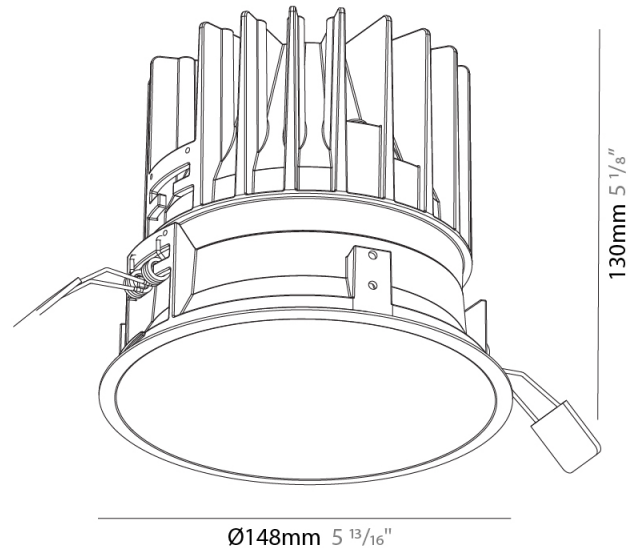

PROJECT	
TYPE	
SPECIFIER	
QUANTITY	
DATE	

INVADER STANDARD RECESSED

A37946- : A37946-30K-03-40

base number

1. To build a product code in our configurator select the specify button on the base model # product page
2. To build a manual product code on this datasheet choose from the options listed below in blue font and add the suffix to the base model #

GENERAL

Series: Invader Standard
Partner: Prolicht
Division: Architectural
Installation: Recessed
Product Type: Downlight
Mounting Location: Ceiling
Light Distribution: Downlight

PHYSICAL

Shape: Round
Diameter (mm): 148
Diameter (in): 5 ¹³/₁₆
Height (mm): 130
Height (in): 5 ¹/₈
Min. Recessing Depth (mm): 140mm
Fixture Material: Aluminum Die Cast
Cut-out Measurements: 142mm / 5 9/16"

ELECTRICAL

Lamp Type: LED (Zhaga Standard)
Input Wattage (W): 28.6
Total Output Wattage (W): 26
Dimming: Tri-Mode (Non-Dimming and Phase Dimming (120Vac only) and 0-10V Dimming)
Driver Included: No
Housing: Housing to be ordered seperately
Input Voltage (V): 120 - 277
Constant Current (MA): 700mA

LED

Number of LEDs: 1
Color Temperature (°K): 3000
Max. Delivered Lumen (lm): 2270
CRI: >90 CRI
Lamp Life (hrs): 50000

OPTICAL

Reflector°: 40

RATINGS AND CERTIFICATIONS

Certified By: Certified for North American Standards
IP rating: IP20