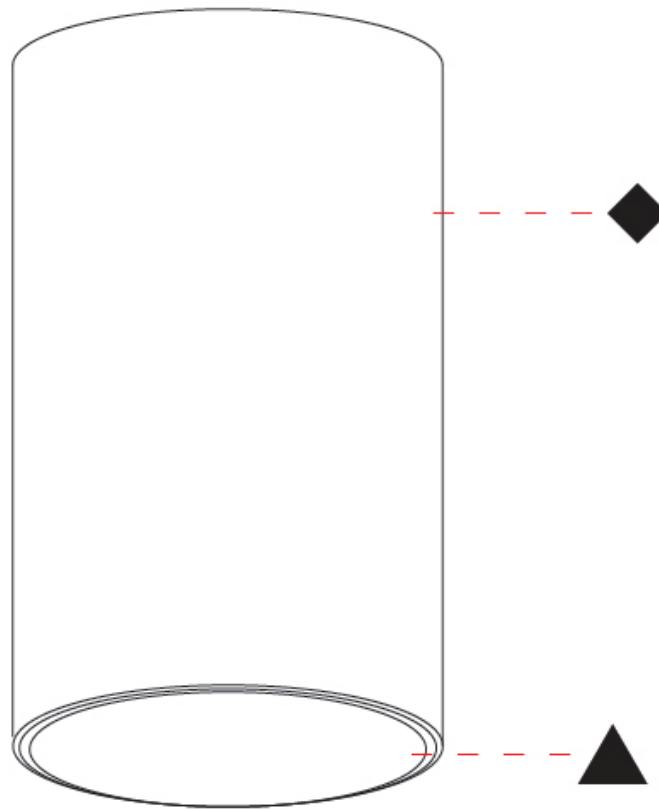

INVADER ON ROUND SURFACE

A3D228-

PROJECT

TYPE

SPECIFIER

QUANTITY

DATE

A