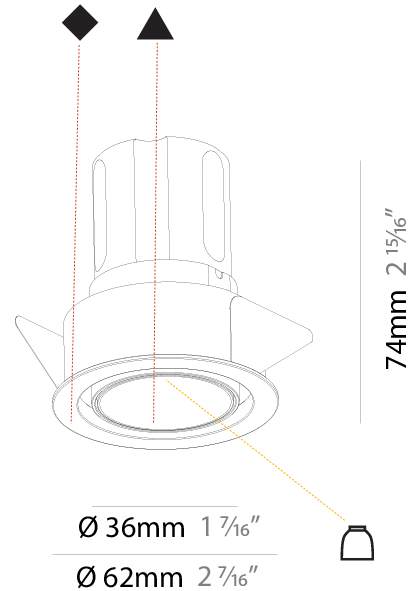

PROJECT	
TYPE	
SPECIFIER	
QUANTITY	
DATE	

INVADER ADJUSTABLE RECESSED

A37962- : A37962-25-19-33

base number

1. To build a product code in our configurator select the specify button on the base model # product page
2. To build a manual product code on this datasheet choose from the options listed below in blue font and add the suffix to the base model #

GENERAL

Series: Invader Standard
Subseries: Invader Adjustable
Partner: Prolicht
Division: Architectural
Installation: Recessed
Product Type: Downlight
Mounting Location: Ceiling
Light Distribution: Adjustable / Downlight

PHYSICAL

Shape: Round
Diameter (mm): 62
Diameter (in): 2 7/16
Height (mm): 74
Height (in): 2 15/16
Min. Recessing Depth (mm): 150
Min. Recessing Depth (in): 5 7/8
Weight (kg): .138
Weight (lbs): .304

ELECTRICAL

Lamp Type: LED (Zhaga Standard)
Max. Wattage Per Lamp (W): 6.5W
Dimming: Tri-Mode (Non-Dimming and Phase Dimming (120Vac only) and 0-10V Dimming)
Driver Included: No
Driver Location: Remote
Driver Type: Constant Current - 120 / 277Vac
Constant Current (MA): 250mA

LED

Number of LEDs: 1
Color Temperature (°K): 3000
Max. Delivered Lumen (lm): 633
CRI: >90 CRI
Lamp Life (hrs): 50000

OPTICAL

Reflector°: 33
Adjustability: Rotational 180°; Tilt 30°

RATINGS AND CERTIFICATIONS

Certified By: Certified for North American Standards
IP rating: IP20