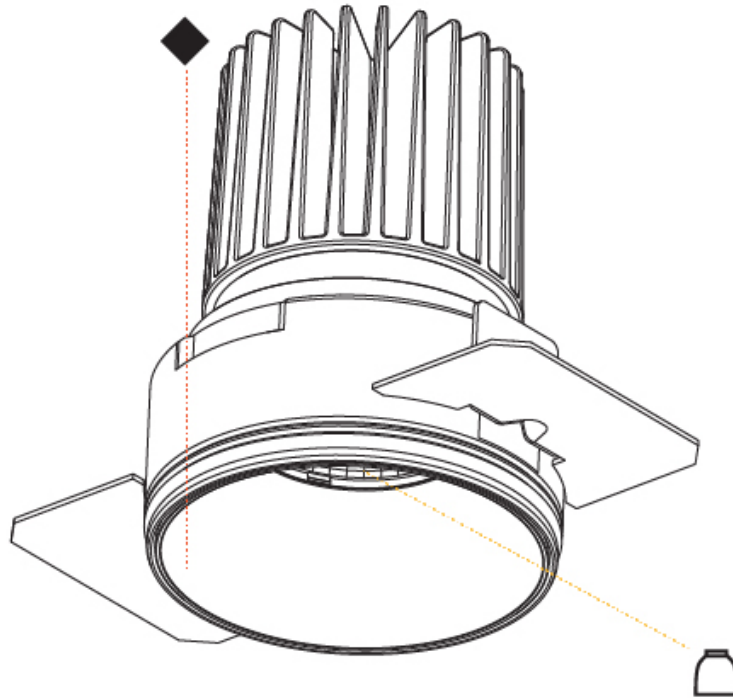

INVADER STANDARD TRIMLESS

A35576-

PROJECT

TYPE

SPECIFIER

QUANTITY

DATE

A