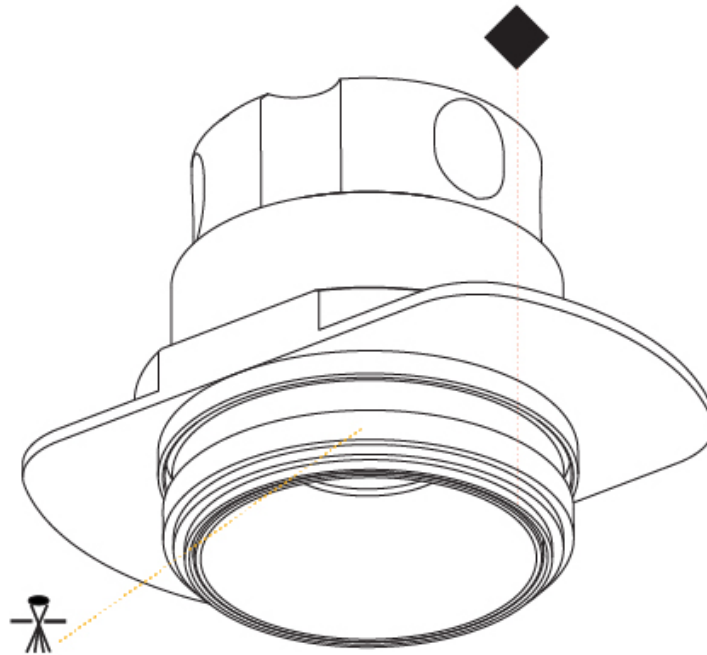

INVADER STANDARD TRIMLESS

A37905-

PROJECT

TYPE

SPECIFIER

QUANTITY

DATE

A