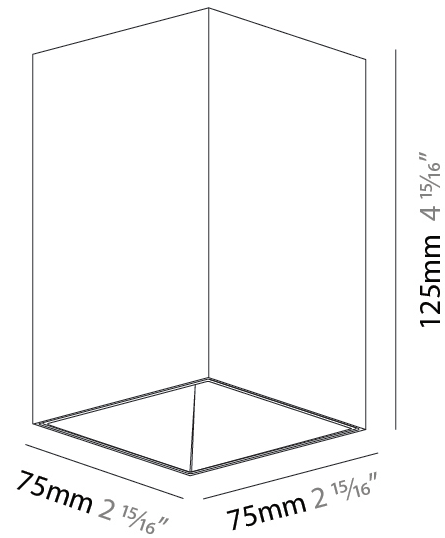

GENERAL

Series: Invader Standard
Subseries: Invader On Square
Partner: Prolicht
Division: Architectural
Installation: Surface
Product Type: Ceiling Surface
Mounting Location: Ceiling
Light Distribution: Downlight

PHYSICAL

Aperture Sizes - Downlights: 2"
Shape: Square
Length (mm): 75
Length (in): 2 ¹⁵/₁₆"
Width (mm): 75
Width (in): 2 ¹⁵/₁₆"
Height (mm): 125
Height (in): 5 ¹/₈"
Weight (kg): 0.449
Weight (lbs): 1.08
Fixture Finish: SSR / BKV / CWI / CRY / HAB / UFT / ITA / RUA / FTG / MYG / LOD / PUS / FRO / FUP / KIA / POP / BLS / SPG / MEY / GOH / CHC / COM / ABZ / JAG / OBR / MOS / ROR
Fixture Material: Aluminum Die Cast

ELECTRICAL

Lamp Type: LED (Zhaga Standard)
Input Wattage (W): 10
Total Output Wattage (W): 9.1
Dimming: Tri-Mode (Non-Dimming and Phase Dimming (120Vac only) and 0-10V Dimming)
Driver Included: No
Driver Location: Integrated
Driver Type: Constant Current - Universal
Driver Class: Class 2
Input Voltage (V): 120 - 277
Constant Current (MA): 500

LED

Number of LEDs: 1
Color Temperature (°K): 2700 / 3000 / 3500 / 4000
Max. Delivered Lumen (lm): Max. 939
CRI: >90 CRI
Lamp Life (hrs): 50000

OPTICAL

Reflector°: 18 / 34 / 60

RATINGS AND CERTIFICATIONS

Certified By: CSA Certified to UL and CSA Standards
IP rating: IP20