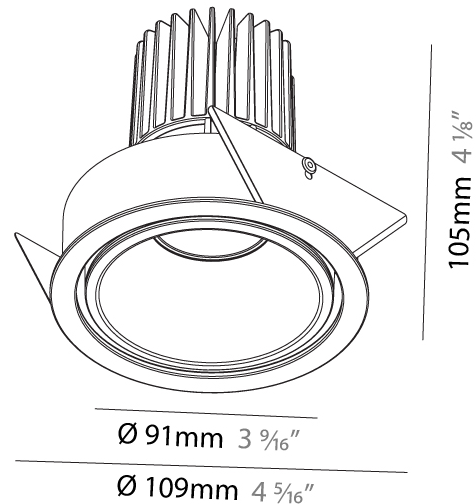

DATE _____

A

PROJECT
TYPE
SPECIFIER
QUANTITY
DATE

INVADER STANDARD RECESSED

A35538- -

base number Finishes (Diamond) Reflector Options

- To build a product code in our configurator select the specify button on the base model # product page
- To build a manual product code on this datasheet choose from the options listed below in blue font and add the suffix to the base model #

PHYSICAL

Aperture Sizes - Downlights: 2"
 Shape: Round
 Diameter (mm): 109
 Diameter (in): 4 5/16
 Height (mm): 105
 Height (in): 4 1/8
 Min. Recessing Depth (mm): 120
 Min. Recessing Depth (in): 4 3/4
 Weight (kg): 0.421
 Weight (lbs): 0.93
 Fixture Finish: SSR / BKV / CWI / CRY / HAB / UFT / ITA / RUA / FTG / MYG / LOD / PUS / FRO / FUP / KIA / POP / BLS / SPG / MEY / GOH / CHC / COM / ABZ / JAG / OBR / MOS / ROR
 Fixture Material: Aluminum
 Cut-out Measurements: 104mm / 4 1/8"

PHYSICAL

Aperture Sizes - Downlights: 2"
 Shape: Round
 Diameter (mm): 109
 Diameter (in): 4 5/16
 Height (mm): 105
 Height (in): 4 1/8
 Min. Recessing Depth (mm): 120
 Min. Recessing Depth (in): 4 3/4
 Weight (kg): 0.434
 Weight (lbs): 0.96
 Fixture Finish: SSR / BKV / CWI / CRY / HAB / UFT / ITA / RUA / FTG / MYG / LOD / PUS / FRO / FUP / KIA / POP / BLS / SPG / MEY / GOH / CHC / COM / ABZ / JAG / OBR / MOS / ROR
 Fixture Material: Aluminum
 Cut-out Measurements: 104mm / 4 1/8"

OPTICAL

Reflector: 20 / 40 / 60
 Adjustability: Rotational 180°; Tilt 30°

RATINGS AND CERTIFICATIONS

Certified By: Certified for North American Standards
 IP rating: IP20

120mm 4 3/4"
 104mm 4 1/8"
 10 - 15mm 3/8" - 9/16"
 180°
 ± 30°