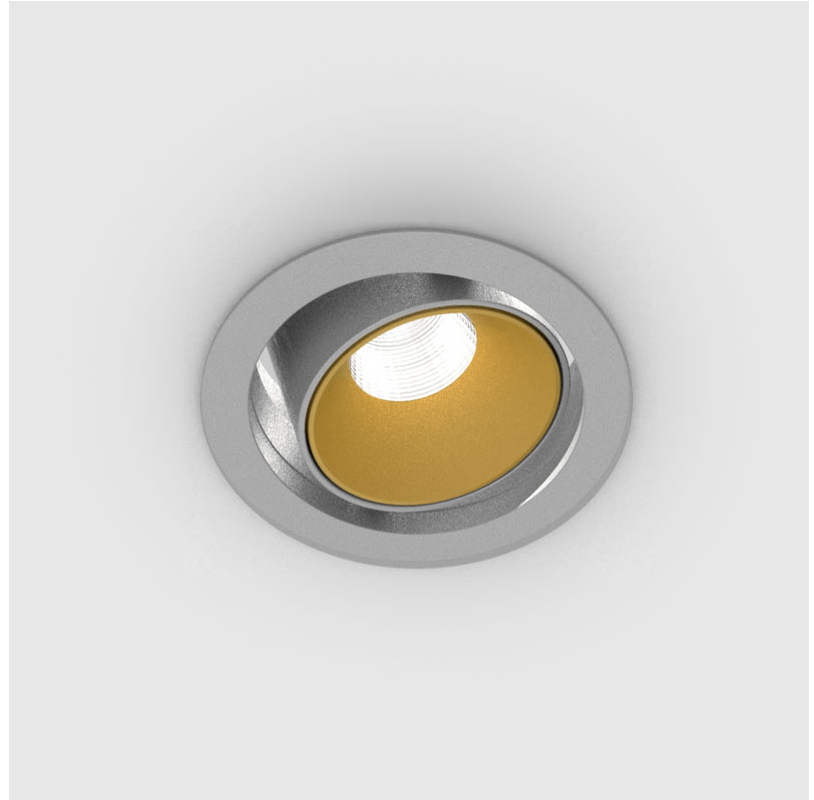

PROJECT	
TYPE	
SPECIFIER	
QUANTITY	
DATE	

INVADER ADJUSTABLE RECESSED

A37962- : A37962-25-19-33

base number

1. To build a product code in our configurator select the specify button on the base model # product page
2. To build a manual product code on this datasheet choose from the options listed below in blue font and add the suffix to the base model #

GENERAL

Series: Invader Standard
Subseries: Invader Adjustable
Partner: Prolicht
Division: Architectural
Installation: Recessed
Product Type: Downlight
Mounting Location: Ceiling
Light Distribution: Adjustable / Downlight

PHYSICAL

Shape: Round
Diameter (mm): 62
Diameter (in): 2 7/16
Height (mm): 74
Height (in): 2 15/16
Min. Recessing Depth (mm): 150
Min. Recessing Depth (in): 5 7/8
Weight (kg): .138
Weight (lbs): .304

ELECTRICAL

Lamp Type: LED (Zhaga Standard)
Max. Wattage Per Lamp (W): 6.5W
Dimming: Tri-Mode (Non-Dimming and Phase Dimming (120Vac only) and 0-10V Dimming)
Driver Included: No
Driver Location: Remote
Driver Type: Constant Current - 120 / 277Vac
Constant Current (MA): 250mA

LED

Number of LEDs: 1
Color Temperature (°K): 3000
Max. Delivered Lumen (lm): 633
CRI: >90 CRI
Lamp Life (hrs): 50000

OPTICAL

Reflector°: 33
Adjustability: Rotational 180°; Tilt 30°

RATINGS AND CERTIFICATIONS

Certified By: Certified for North American Standards
IP rating: IP20