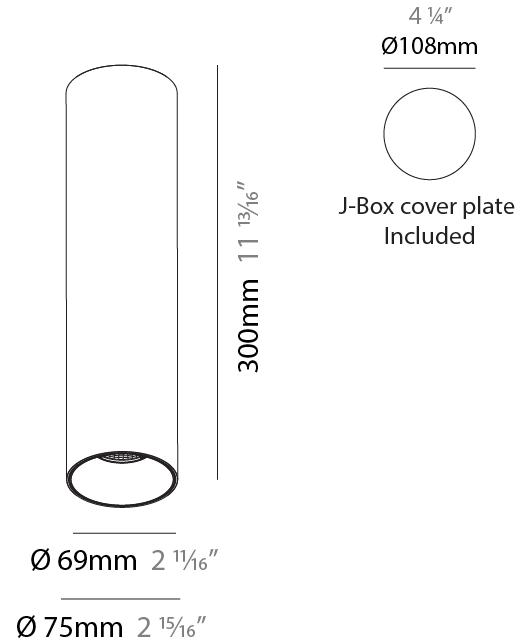

GENERAL

Series: Invader Standard
Subseries: Invader On Round
Partner: Prolicht
Division: Architectural
Installation: Surface
Product Type: Ceiling Surface
Mounting Location: Ceiling
Light Distribution: Downlight

PHYSICAL

Aperture Sizes - Downlights: 2"
Shape: Cylinder
Diameter (mm): 75
Diameter (in): 2 15/16
Height (mm): 300
Height (in): 11 13/16
Weight (kg): 0.92
Weight (lbs): 2.02
Fixture Finish: SSR / BKV / CWI / CRY / HAB / UFT / ITA / RUA / FTG / MYG / LOD / PUS / FRO / FUP / KIA / POP / BLS / SPG / MEY / GOH / CHC / COM / ABZ / JAG / OBR / MOS / ROR
Fixture Material: Aluminum Die Cast

ELECTRICAL

Lamp Type: LED (Zhaga Standard)
Input Wattage (W): 11
Total Output Wattage (W): 10
Dimming: Non-Dimmable
Driver Included: Yes
Driver Location: Integrated
Driver Type: Constant Current
Driver Class: Class 2
Input Voltage (V): 120
Constant Current (MA): 350
Upon Request: Remote: 0-10Vdc dimming / Phase dimming 120Vac / Non-dimming 120/277Vac

LED

Number of LEDs: 1
Color Temperature (°K): 2700 / 3000 / 3500 / 4000
Max. Delivered Lumen (lm): 660 / 680 / 715 / 730
CRI: >90 CRI
Lamp Life (hrs): 50000

OPTICAL

Reflector: 20 / 40 / 60

RATINGS AND CERTIFICATIONS

Certified By: Certified for North American Standards
IP rating: IP20