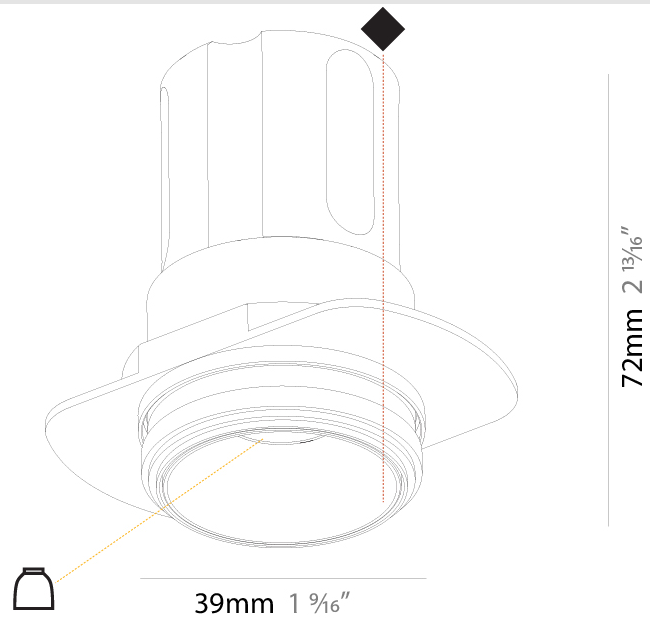

GENERAL

Series: Invader Standard
 Partner: Prolicht
 Division: Architectural
 Installation: Trimless
 Product Type: Downlight
 Mounting Location: Ceiling
 Light Distribution: Downlight

PHYSICAL

Aperture Sizes - Downlights: 1"
 Shape: Round
 Diameter (mm): 39
 Diameter (in): 1 9/16
 Height (mm): 72
 Height (in): 2 13/16
 Ceiling Thickness (mm): 10 / 12 / 15
 Ceiling Thickness (in): 3/8 or 1/2 or 9/16
 Min. Recessing Depth (mm): 150
 Min. Recessing Depth (in): 5 7/8
 Weight (kg): 0.129
 Weight (lbs): 0.28
 Fixture Finish: SSR / BKV / CWI / CRY / HAB / UFT / ITA / RUA / FTG / MYG / LOD / PUS / FRO / FUP / KIA / POP / BLS / SPG / MEY / GOH / CHC / COM / ABZ / JAG / OBR / MOS / ROR
 Fixture Material: Aluminum
 Cut-out Measurements: 45mm / 1 3/4"
 Upon Request: Unique Sizes Unique Ceiling Thickness

OPTICAL

Reflector: 33 / 47 / 65
 Upon Request: Special Beam Angles

RATINGS AND CERTIFICATIONS

Certified By: Certified for North American Standards
 IP rating: IP20

39mm 1 9/16"

75mm 2 15/16"

INVADER STANDARD TRIMLESS