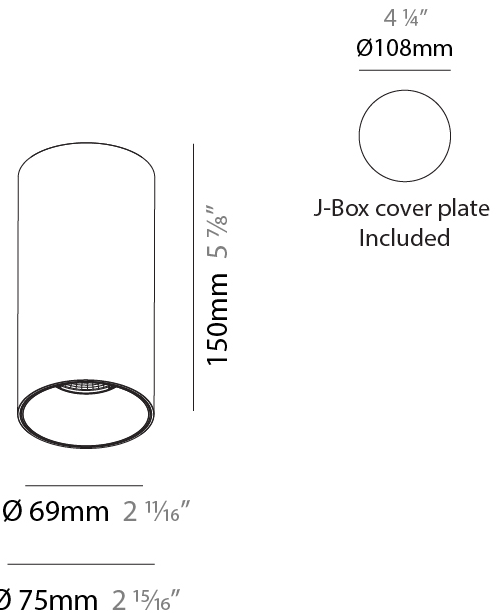

GENERAL

Series: Invader Standard
Subseries: Invader On Round
Partner: Prolicht
Division: Architectural
Installation: Surface
Product Type: Ceiling Surface
Mounting Location: Ceiling
Light Distribution: Downlight

PHYSICAL

Aperture Sizes - Downlights: 2"
Shape: Cylinder
Diameter (mm): 75
Diameter (in): 2 15/16
Height (mm): 150
Height (in): 5 7/8
Weight (kg): 0.489
Weight (lbs): 1.08
Fixture Finish: SSR / BKV / CWI / CRY / HAB / UFT / ITA / RUA / FTG / MYG / LOD / PUS / FRO / FUP / KIA / POP / BLS / SPG / MEY / GOH / CHC / COM / ABZ / JAG / OBR / MOS / ROR
Fixture Material: Aluminum Die Cast

ELECTRICAL

Lamp Type: LED (Zhaga Standard)
Input Wattage (W): 11
Total Output Wattage (W): 10
Dimming: Non-Dimmable
Driver Included: Yes
Driver Location: Integrated
Driver Type: Constant Current
Driver Class: Class 2
Input Voltage (V): 120
Constant Current (MA): 350
Upon Request: Remote: 0-10Vdc dimming / Phase dimming 120Vac / Non-dimming 120/277Vac

LED

Number of LEDs: 1
Color Temperature (°K): 2700 / 3000 / 3500 / 4000
Max. Delivered Lumen (lm): 660 / 680 / 715 / 730
CRI: >90 CRI
Lamp Life (hrs): 50000

OPTICAL

Reflector: 20 / 40 / 60

RATINGS AND CERTIFICATIONS

Certified By: Certified for North American Standards
IP rating: IP20