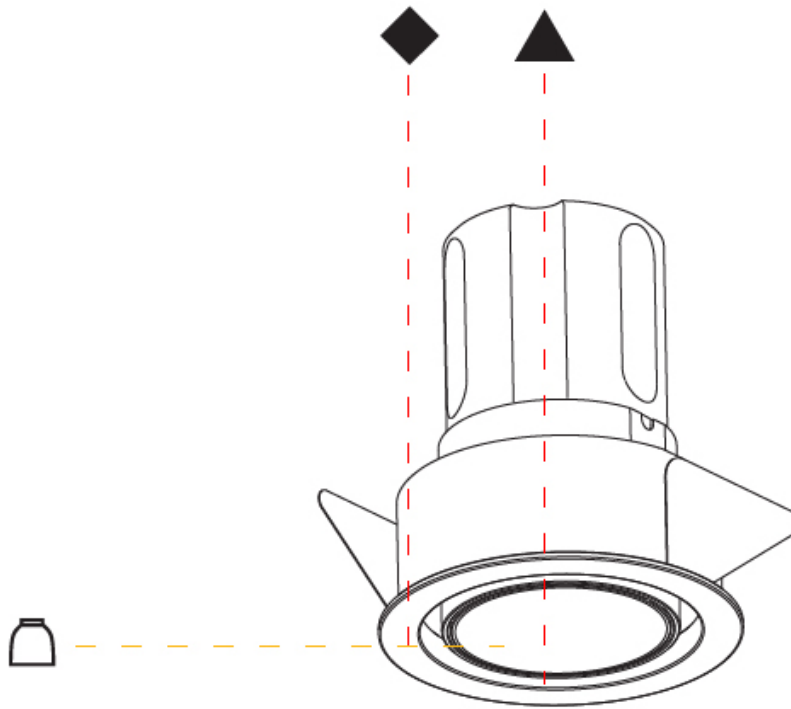

INVADER ADJUSTABLE RECESSED

A37962- : A37962-25-19-33

PROJECT	_____
TYPE	_____
SPECIFIER	_____
QUANTITY	_____
DATE	_____