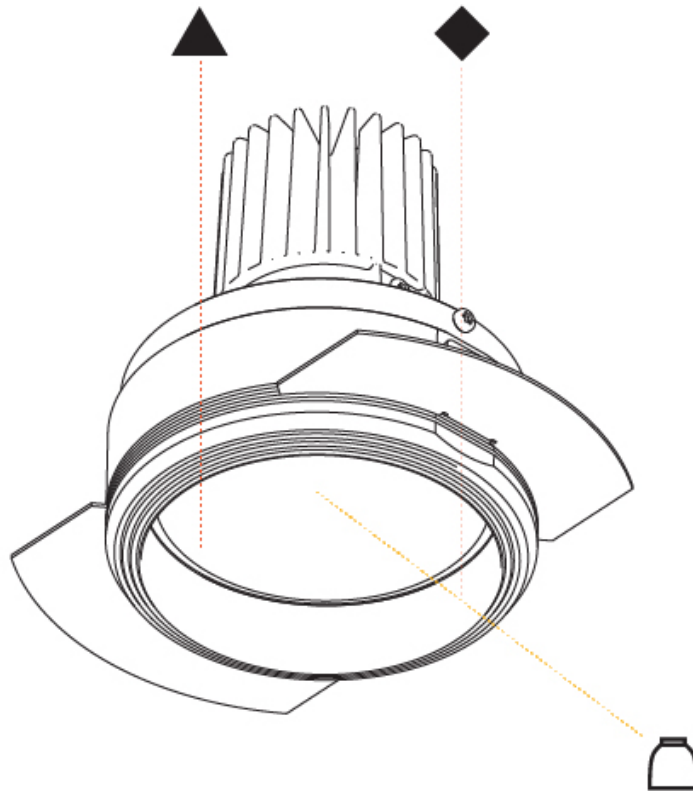

INVADER ADJUSTABLE TRIMLESS

A35525-

PROJECT _____

TYPE _____

SPECIFIER _____

QUANTITY _____

DATE _____

A