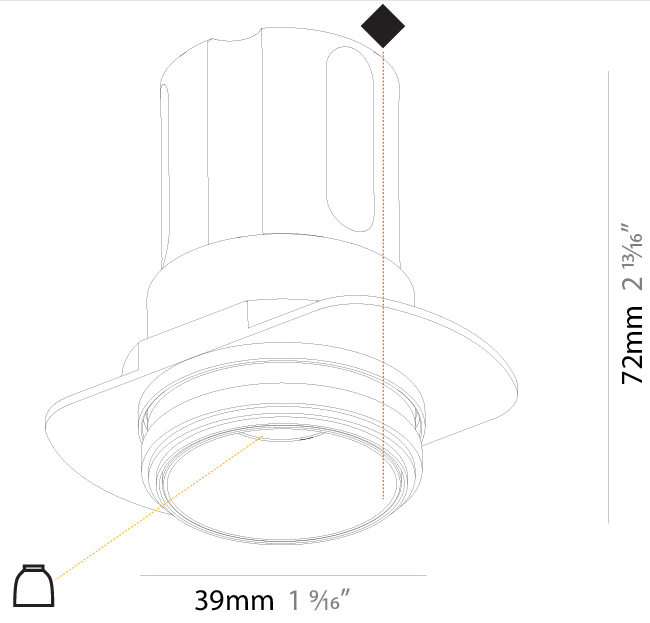

PHYSICAL

Aperture Sizes - Downlights: 1"
Shape: Round
Diameter (mm): 39
Diameter (in): 1 9/16
Height (mm): 72
Height (in): 2 13/16
Ceiling Thickness (mm): 10 / 12 / 15
Ceiling Thickness (in): 3/8 or 1/2 or 9/16
Min. Recessing Depth (mm): 150
Min. Recessing Depth (in): 5 7/8
Weight (kg): 0.129
Weight (lbs): 0.28
Fixture Finish: SSR / BKV / CWI / CRY / HAB / UFT / ITA / RUA / FTG / MYG / LOD / PUS / FRO / FUP / KIA / POP / BLS / SPG / MEY / GOH / CHC / COM / ABZ / JAG / OBR / MOS / ROR
Fixture Material: Aluminum
Cut-out Measurements: 45mm / 1 3/4"
Upon Request: Unique Sizes Unique Ceiling Thickness

ELECTRICAL

Lamp Type: LED (Zhaga Standard)
Input Wattage (W): 7.7
Total Output Wattage (W): 6.8
Dimming: Tri-Mode (Non-Dimming and Phase Dimming (120Vac only) and 0-10V Dimming)
Driver Included: No
Driver Location: Remote
Driver Type: Constant Current - 120 / 277Vac
Input Voltage (V): 120 - 277
Constant Current (MA): 250

LED

Number of LEDs: 1
Color Temperature (°K): 2700 / 3000 / 3500 / 4000
Max. Delivered Lumen (lm): 660 / 690 / 725 / 740
Nominal Lumen (lm): 734 / 762 / 801 / 817
CRI: >90 CRI
Lamp Life (hrs): 50000
Upon Request: RGB-W Tunable White Special Color Temperature

OPTICAL

Reflector: 33 / 47 / 65
Upon Request: Special Beam Angles

RATINGS AND CERTIFICATIONS

Certified By: Certified for North American Standards
IP rating: IP20