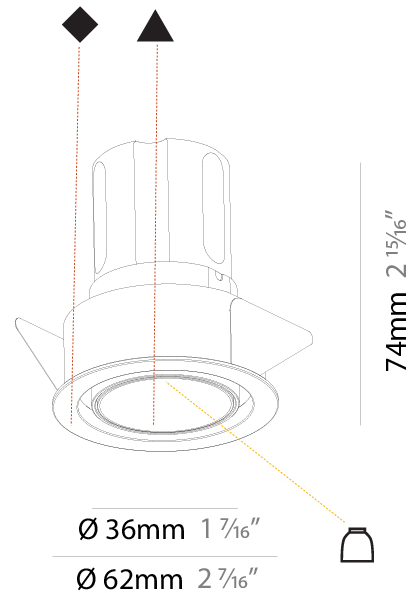

GENERAL

Series: Invader Standard
Subseries: Invader Adjustable
Partner: Prolicht
Division: Architectural
Installation: Recessed
Product Type: Downlight
Mounting Location: Ceiling
Light Distribution: Adjustable

PHYSICAL

Aperture Sizes - Downlights: 1"
Shape: Round
Diameter (mm): 62
Diameter (in): 2 7/16
Height (mm): 74
Height (in): 2 15/16
Min. Recessing Depth (mm): 150
Min. Recessing Depth (in): 5 7/8
Weight (kg): 0.138
Weight (lbs): 0.304
Fixture Finish: SSR / BKV / CWI / CRY / HAB / UFT / ITA / RUA / FTG / MYG / LOD / PUS / FRO / FUP / KIA / POP / BLS / SPG / MEY / GOH / CHC / COM / ABZ / JAG / OBR / MOS / ROR
Fixture Material: Aluminum
Cut-out Measurements: 57mm / 2 1/4"

ELECTRICAL

Lamp Type: LED (Zhaga Standard)
Input Wattage (W): 6.8
Total Output Wattage (W): 6.2
Dimming: Tri-Mode (Non-Dimming and Phase Dimming (120Vac only) and 0-10V Dimming)
Driver Included: No
Driver Location: Remote
Driver Type: Constant Current - 120 / 277Vac
Input Voltage (V): 120 - 277
Constant Current (MA): 250

LED

Number of LEDs: 1
Color Temperature (°K): 2700 / 3000 / 3500 / 4000
Max. Delivered Lumen (lm): 605 / 633 / 660 / 669
CRI: >90 CRI
Lamp Life (hrs): 50000

OPTICAL

Reflector°: 40 / 50
Adjustability: Rotational 180°; Tilt 30°

RATINGS AND CERTIFICATIONS

Certified By: Certified for North American Standards
IP rating: IP20

	150mm 5 7/8"	57mm 2 1/4"	10 - 15mm 3/8" - 9/16"	180°	± 15°	

A