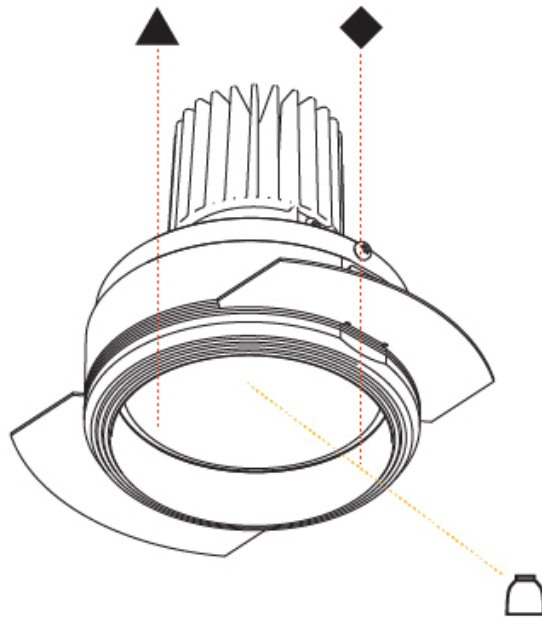

INVADER ADJUSTABLE TRIMLESS

A35574-

PROJECT	_____
TYPE	_____
SPECIFIER	_____
QUANTITY	_____
DATE	_____

A