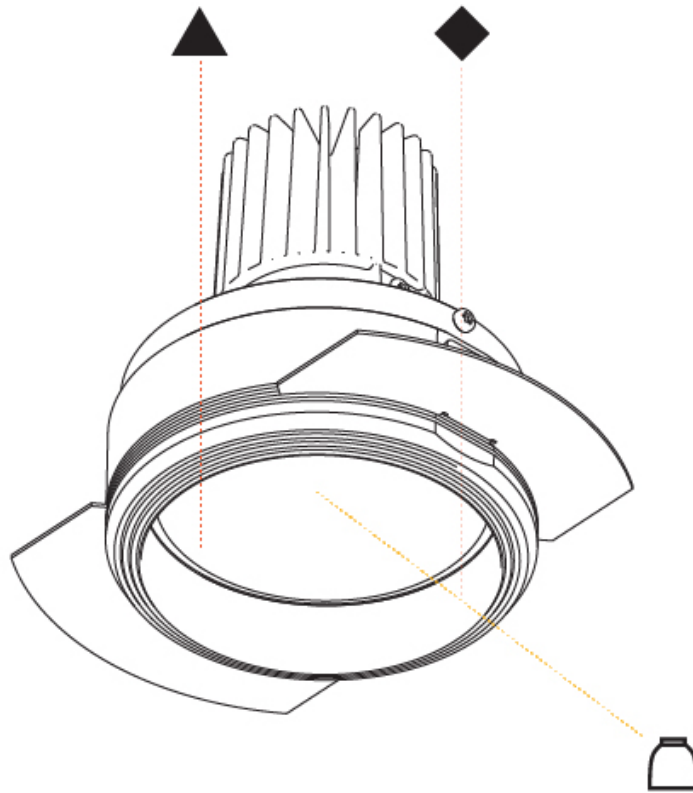

INVADER ADJUSTABLE TRIMLESS

A35525-

PROJECT _____

TYPE _____

SPECIFIER _____

QUANTITY _____

DATE _____

A