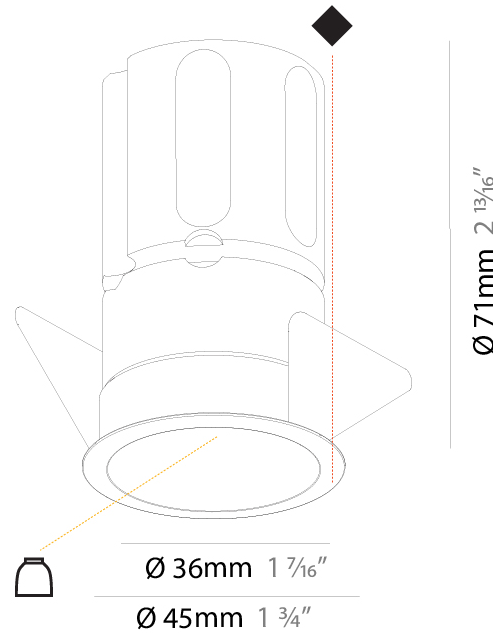

GENERAL

Series: Invader Standard
Partner: Prolicht
Division: Architectural
Installation: Recessed
Product Type: Downlight
Mounting Location: Ceiling
Light Distribution: Downlight

PHYSICAL

Aperture Sizes - Downlights: 1"
Shape: Round
Diameter (mm): 45
Diameter (in): 1 3/4
Height (mm): 71
Height (in): 2 13/16
Ceiling Thickness (mm): 10 / 12.5 / 15
Ceiling Thickness (in): 3/8 or 1/2 or 9/16
Min. Recessing Depth (mm): 150
Min. Recessing Depth (in): 5 7/8
Weight (kg): 0.102
Weight (lbs): 0.23
Fixture Finish: SSR / BKV / CWI / CRY / HAB / UFT / ITA / RUA / FTG / MYG / LOD / PUS / FRO / FUP / KIA / POP / BLS / SPG / MEY / GOH / CHC / COM / ABZ / JAG / OBR / MOS / ROR
Fixture Material: Aluminum
Cut-out Measurements: Dia: 41mm / 1 5/8"

ELECTRICAL

Lamp Type: LED (Zhaga Standard)
Input Wattage (W): 6.8
Total Output Wattage (W): 6.2
Dimming: Non-Dimmable
Driver Included: No
Driver Location: Remote
Driver Type: Constant Current - 120 / 277Vac
Driver Class: Class 2
Input Voltage (V): 120 - 277
Constant Current (MA): 250
Upon Request: 0-10Vdc dimming / Phase dimming 120Vac

LED

Number of LEDs: 1
Color Temperature (°K): 2700 / 3000 / 3500 / 4000
Max. Delivered Lumen (lm): 618 / 646 / 674 / 683
Nominal Lumen (lm): 731 / 762 / 801 / 817
CRI: >90 CRI
Lamp Life (hrs): 50000

OPTICAL

Beam Angle: 48 / 56

RATINGS AND CERTIFICATIONS

Certified By: Certified for North American Standards
IP rating: IP20