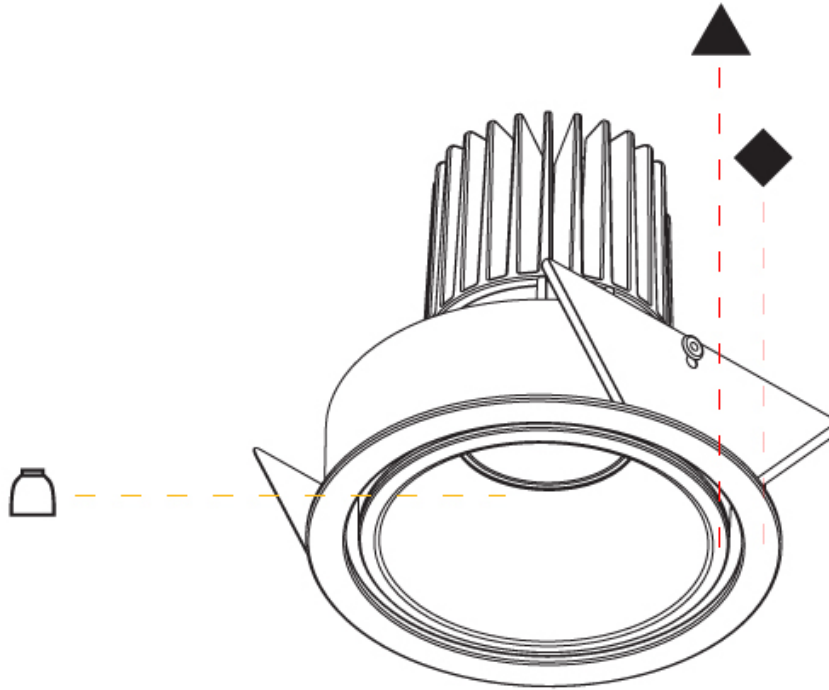

INVADER ADJUSTABLE RECESSED

A35539-

PROJECT _____

TYPE _____

SPECIFIER _____

QUANTITY _____

DATE _____

A