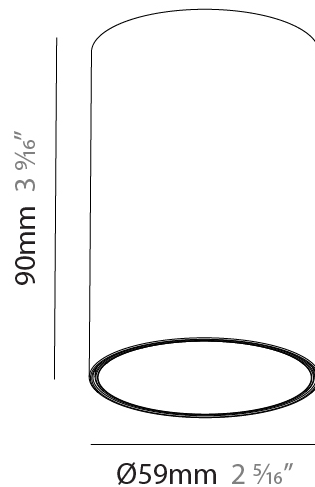

GENERAL

Series: Invader Standard
Subseries: Invader On Round
Partner: Prolicht
Division: Architectural
Installation: Surface
Product Type: Ceiling Surface
Mounting Location: Ceiling
Light Distribution: Downlight

PHYSICAL

Aperture Sizes - Downlights: 2"
Shape: Cylinder
Diameter (mm): 59
Diameter (in): 2 1/4
Height (mm): 90
Height (in): 3 1/2
Weight (kg): 0.449
Weight (lbs): 1.08
Fixture Finish: SSR / BKV / CWI / CRY / HAB / UFT / ITA / RUA / FTG / MYG / LOD / PUS / FRO / FUP / KIA / POP / BLS / SPG / MEY / GOH / CHC / COM / ABZ / JAG / OBR / MOS / ROR
Fixture Material: Aluminum Die Cast

ELECTRICAL

Lamp Type: LED (Zhaga Standard)
Input Wattage (W): 9.8
Total Output Wattage (W): 9.1
Dimming: Non-Dimming / Phase Dimming (120Vac only) / 0-10V Dimming
Driver Included: No
Driver Location: Remote
Driver Type: Constant Current - 120Vac
Driver Class: Class 2
Constant Current (MA): 500mA
Upon Request: Remote: 0-10Vdc dimming / Phase dimming 120Vac / Non-dimming 120/277Vac (No Cover Plate)

LED

Number of LEDs: 1
Color Temperature (*K): 2700 / 3000 / 3500 / 4000
Max. Delivered Lumen (lm): 772 / 807 / 837 / 856
CRI: >90 CRI
Lamp Life (hrs): 50000

OPTICAL

Reflector^o: 40 / 52

RATINGS AND CERTIFICATIONS

Certified By: CSA Certified to UL and CSA Standards
IP rating: IP20