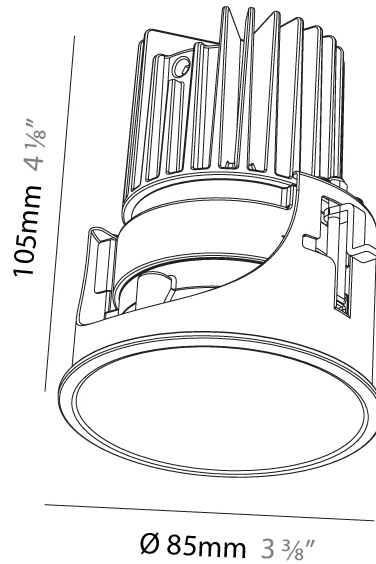

PHYSICAL

Aperture Sizes - Downlights: 3"
Shape: Round
Diameter (mm): 85
Diameter (in): 3 3/8"
Height (mm): 105
Height (in): 4 1/8"
Ceiling Thickness (mm): 5 - 30
Ceiling Thickness (in): 3/16 - 1 3/16
Min. Recessing Depth (mm): 110
Min. Recessing Depth (in): 4 5/16"
Weight (kg): 0.322
Weight (lbs): 0.71
Installation Requirement: Non-insulated Ceiling only
Fixture Finish: SSR / BKV / CWI / CRY / HAB / UFT / ITA / RUA / FTG / MYG / LOD / PUS / FRO / FUP / KIA / POP / BLS / SPG / MEY / GOH / CHC / COM / ABZ / JAG / OBR / MOS / ROR
Fixture Material: Aluminum Die Cast
Cut-out Measurements: D = 80mm / 3 1/8"

ELECTRICAL

Lamp Type: LED (Zhaga Standard)
Input Wattage (W): 14.3
Total Output Wattage (W): 13
Dimming: Tri-Mode (Non-Dimming and Phase Dimming (120Vac only) and 0-10V Dimming)
Driver Included: No
Driver Location: Recessed Housing
Driver Type: Constant current - Universal
Driver Class: Class 2
Housing: See components
Input Voltage (V): 120 - 277
Constant Current (MA): 350

LED

Number of LEDs: 1
Color Temperature (°K): 2700 / 3000 / 3500 / 4000
Max. Delivered Lumen (lm): 880 / 920 / 960 / 990
Nominal Lumen (lm): 1304 / 1352 / 1421 / 1450
CRI: >90 CRI
Lamp Life (hrs): 50000

OPTICAL

Reflector°: 20 / 42 / 60
Adjustability: Fixed

RATINGS AND CERTIFICATIONS

Certified By: Certified for North American Standards
IP rating: IP65