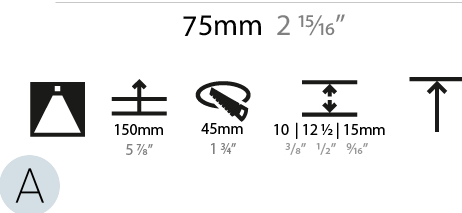

PHYSICAL

Aperture Sizes - Downlights: 1"
Shape: Round
Diameter (mm): 39
Diameter (in): 1 9/16
Height (mm): 72
Height (in): 2 13/16
Ceiling Thickness (mm): 10 / 12 / 15
Ceiling Thickness (in): 3/8 or 1/2 or 9/16
Min. Recessing Depth (mm): 150
Min. Recessing Depth (in): 5 7/8
Weight (kg): 0.129
Weight (lbs): 0.28
Fixture Finish: SSR / BKV / CWI / CRY / HAB / UFT / ITA / RUA / FTG / MYG / LOD / PUS / FRO / FUP / KIA / POP / BLS / SPG / MEY / GOH / CHC / COM / ABZ / JAG / OBR / MOS / ROR
Fixture Material: Aluminum
Cut-out Measurements: 45mm / 1 3/4"
Upon Request: Unique Sizes Unique Ceiling Thickness

ELECTRICAL

Lamp Type: LED (Zhaga Standard)
Input Wattage (W): 7.7
Total Output Wattage (W): 6.8
Dimming: Tri-Mode (Non-Dimming and Phase Dimming (120Vac only) and 0-10V Dimming)
Driver Included: No
Driver Location: Remote
Driver Type: Constant Current - 120 / 277Vac
Input Voltage (V): 120 - 277
Constant Current (MA): 250

LED

Number of LEDs: 1
Color Temperature (°K): 2700 / 3000 / 3500 / 4000
Max. Delivered Lumen (lm): 660 / 690 / 725 / 740
Nominal Lumen (lm): 734 / 762 / 801 / 817
CRI: >90 CRI
Lamp Life (hrs): 50000
Upon Request: RGB-W Tunable White Special Color Temperature

OPTICAL

Reflector: 33 / 47 / 65
Upon Request: Special Beam Angles

RATINGS AND CERTIFICATIONS

Certified By: Certified for North American Standards
IP rating: IP20