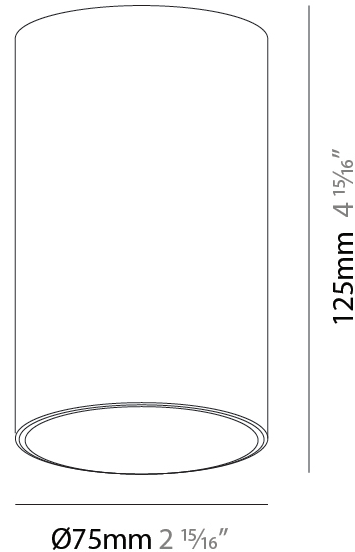

GENERAL

Series: Invader Standard
Subseries: Invader On Round
Partner: Prolicht
Division: Architectural
Installation: Surface
Product Type: Ceiling Surface
Mounting Location: Ceiling
Light Distribution: Downlight

PHYSICAL

Aperture Sizes - Downlights: 2"
Shape: Cylinder
Diameter (mm): 75
Diameter (in): 2 ¹⁵/₁₆
Height (mm): 125
Height (in): 4 ¹⁵/₁₆
Weight (kg): 0.449
Weight (lbs): 1.08
Fixture Finish: SSR / BKV / CWI / CRY / HAB / UFT / ITA / RUA / FTG / MYG / LOD / PUS / FRO / FUP / KIA / POP / BLS / SPG / MEY / GOH / CHC / COM / ABZ / JAG / OBR / MOS / ROR
Fixture Material: Aluminum Die Cast

ELECTRICAL

Lamp Type: LED (Zhaga Standard)
Input Wattage (W): 10
Total Output Wattage (W): 9.1
Dimming: Non-Dimming / Phase Dimming (120vac Only)
Driver Included: Yes
Driver Location: Integrated
Driver Type: Constant Current
Driver Class: Class 2
Input Voltage (V): 120
Upon Request: Remote: 0-10Vdc dimming / Phase dimming 120Vac / Non-dimming 120/277Vac (No Cover Plate)

LED

Number of LEDs: 1
Color Temperature (°K): 2700 / 3000 / 3500 / 4000
Max. Delivered Lumen (lm): 832 / 870 / 905 / 923
Nominal Lumen (lm): 969 / 1014 / 1054 / 1075
CRI: >90 CRI
Lamp Life (hrs): 50000

OPTICAL

Reflector°: 16 / 34 / 60

RATINGS AND CERTIFICATIONS

Certified By: CSA Certified to UL and CSA Standards
IP rating: IP20