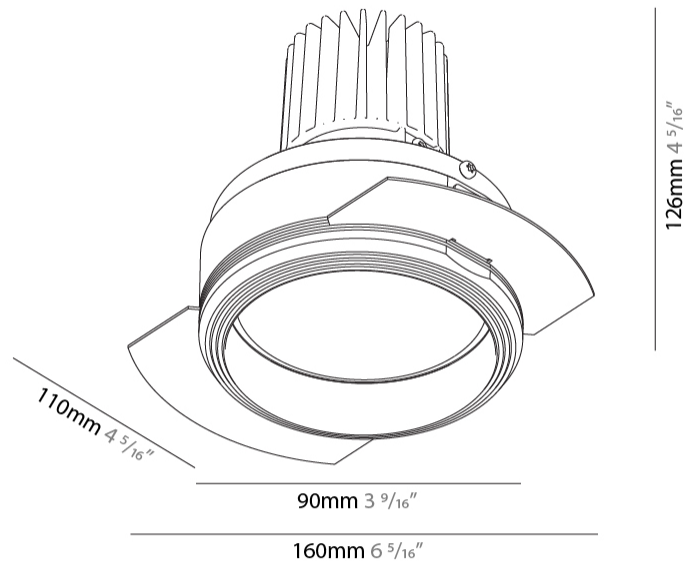

PHYSICAL

Aperture Sizes - Downlights: 3"
Shape: Round
Diameter (mm): 90
Diameter (in): 3 9/16
Height (mm): 126
Height (in): 4 15/16
Ceiling Thickness (mm): 10 / 12.5 / 15
Ceiling Thickness (in): 3/8 or 1/2 or 9/16
Min. Recessing Depth (mm): 115
Min. Recessing Depth (in): 4 1/2
Weight (kg): 0.65
Weight (lbs): 1.43
Fixture Finish: SSR / BKV / CWI / CRY / HAB / UFT / ITA / RUA / FTG / MYG / LOD / PUS / FRO / FUP / KIA / POP / BLS / SPG / MEY / GOH / CHC / COM / ABZ / JAG / OBR / MOS / ROR
Fixture Material: Aluminum
Cut-out Measurements: 115mm / 4 1/2"
Upon Request: Unique Sizes Unique Ceiling Thickness

ELECTRICAL

Lamp Type: LED (Zhaga Standard)
Input Wattage (W): 16.5
Total Output Wattage (W): 14.7
Dimming: Dali Dimming
Driver Included: No
Driver Location: Recessed Housing
Driver Type: Constant Current - 120Vac
Driver Class: Class 2
Housing: See components
Input Voltage (V): 120
Constant Current (MA): 350

LED

Number of LEDs: 1
Color Temperature (°K): Warm Dim
Max. Delivered Lumen (lm): 770
CRI: >90 CRI
Lamp Life (hrs): 50000
Upon Request: RGB-W Tunable White Special Color Temperature Special LED

OPTICAL

Reflector: 20 / 40 / 60
Adjustability: Rotational 180°; Tilt 30°

RATINGS AND CERTIFICATIONS

Certified By: Certified for North American Standards
IP rating: IP20