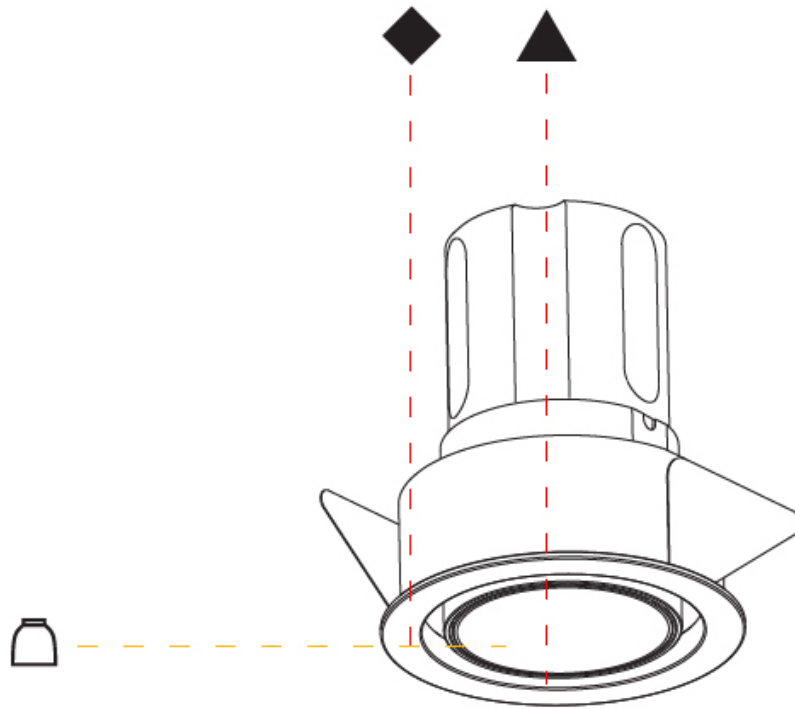

INVADER ADJUSTABLE RECESSED

A37962- : A37962-25-19-33

PROJECT	_____
TYPE	_____
SPECIFIER	_____
QUANTITY	_____
DATE	_____

A