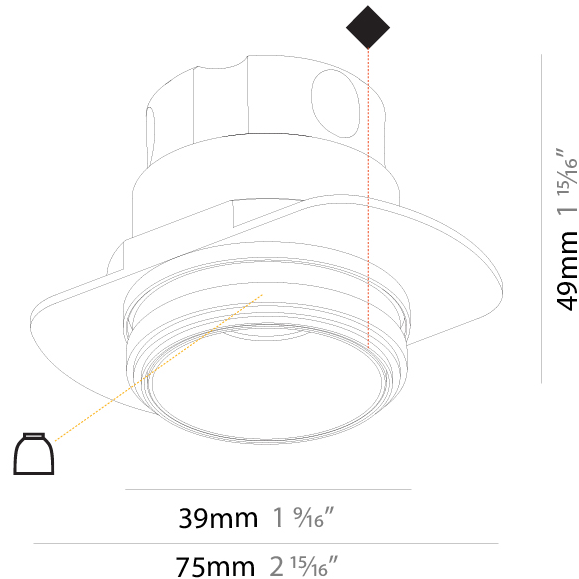

Series: Invader Standard
Partner: Prolicht
Division: Architectural
Installation: Trimless
Product Type: Downlight
Mounting Location: Ceiling
Light Distribution: Downlight

PHYSICAL

Aperture Sizes - Downlights: 1"
Shape: Round
Diameter (mm): 39
Diameter (in): 1 ⁹/₁₆
Height (mm): 49
Height (in): 1 ¹⁵/₁₆
Ceiling Thickness (mm): 10 / 12.5 / 15 / 25
Ceiling Thickness (in): 3/8 or 1/2 or 9/16
Min. Recessing Depth (mm): 65
Min. Recessing Depth (in): 2 ⁵/₈
Weight (kg): 0.106
Weight (lbs): 0.23
Fixture Finish: SSR / BKV / CWI / CRY / HAB / UFT / ITA / RUA / FTG / MYG / LOD / PUS / FRO / FUP / KIA / POP / BLS / SPG / MEY / GOH / CHC / COM / ABZ / JAG / OBR / MOS / ROR
Fixture Material: Aluminum
Cut-out Measurements: 45mm / 1 3/4"
Upon Request: Unique Sizes Unique Ceiling Thickness

ELECTRICAL

Lamp Type: LED (Zhaga Standard)
Input Wattage (W): 2.2
Total Output Wattage (W): 2
Dimming: 0-10V Dimming / Phase Dimming (120Vac Only)
Driver Included: No
Driver Location: Remote
Driver Type: Constant Current - 120 / 277Vac
Input Voltage (V): 120 - 277
Constant Current (MA): 700

LED

Number of LEDs: 1
Color Temperature (°K): 2700 / 3000 / 3500 / 4000
Max. Delivered Lumen (lm): 160 / 170 / 176 / 180
CRI: >90 CRI
Lamp Life (hrs): 50000
Upon Request: RGB-W Tunable White Special Color Temperature

OPTICAL

Reflector°: 12 / 20 / 35
Upon Request: Special Beam Angles

RATINGS AND CERTIFICATIONS

Certified By: Certified for North American Standards
IP rating: IP20