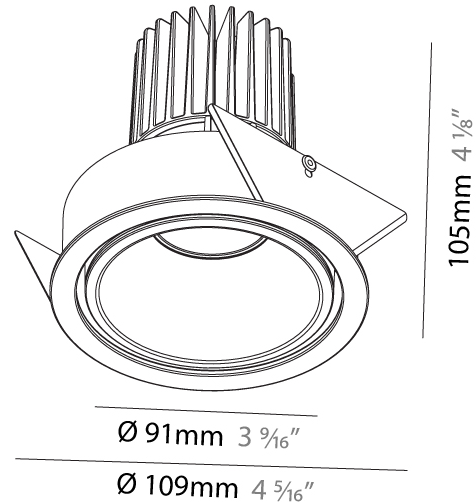

1. To build a product code in our configurator select the specify button on the base model # product page
2. To build a manual product code on this datasheet choose from the options listed below in blue font and add the suffix to the base model #

GENERAL

Series: Invader Standard
Subseries: Invader Adjustable
Partner: Prolicht
Division: Architectural
Installation: Recessed
Product Type: Downlight
Mounting Location: Ceiling
Light Distribution: Adjustable / Downlight

PHYSICAL

Aperture Sizes - Downlights: 2"
Shape: Round
Diameter (mm): 109
Diameter (in): 4 ⁵/₁₆
Height (mm): 105
Height (in): 4 ¹/₈
Min. Recessing Depth (mm): 120
Min. Recessing Depth (in): 4 ³/₄
Weight (kg): 0.421
Weight (lbs): 0.93
Fixture Finish: SSR / BKV / CWI / CRY / HAB / UFT / ITA / RUA / FTG / MYG / LOD / PUS / FRO / FUP / KIA / POP / BLS / SPG / MEY / GOH / CHC / COM / ABZ / JAG / OBR / MOS / ROR
Fixture Material: Aluminum
Cut-out Measurements: 104mm / 4 1/8"

ELECTRICAL

Lamp Type: LED
Input Wattage (W): 16.5
Total Output Wattage (W): 15
Dimming: Dali Dimming
Driver Included: No
Driver Location: Recessed Housing
Input Voltage (V): 120
Constant Current (MA): 350

LED

Number of LEDs: 1
Max. Delivered Lumen (lm): 760
Nominal Lumen (lm): 1140
CRI: >90 CRI
Lamp Life (hrs): 50000

OPTICAL

Reflector: 20 / 40 / 60
Adjustability: Rotational 180°; Tilt 30°

RATINGS AND CERTIFICATIONS

Certified By: CSA Certified to UL and CSA Standards
IP rating: IP20